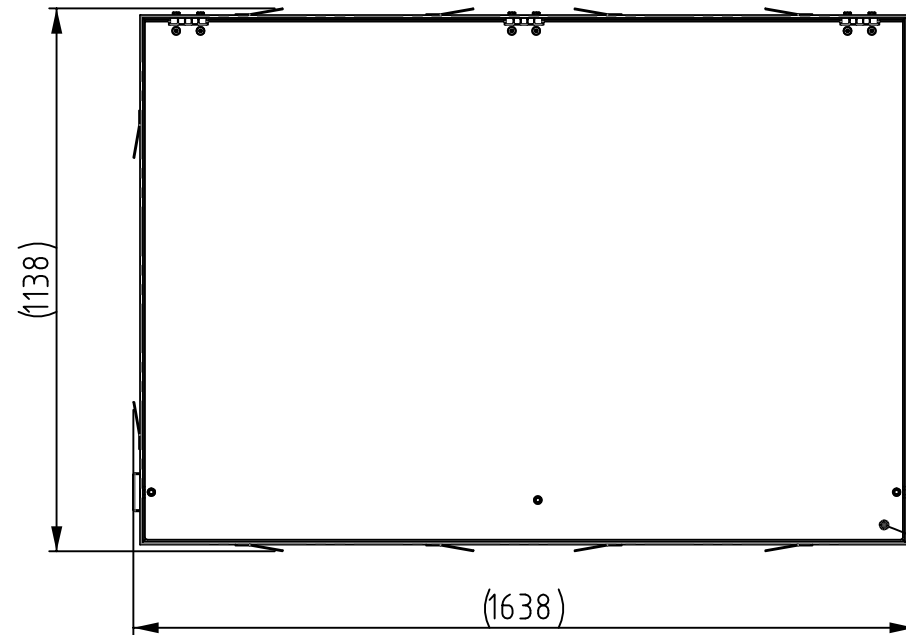

B  
1:3

A  
1:2

Treadplate 5/6.5 mm

										<b>The Gorter Company BV</b> PO Box 265 NL-1740 AG SCHAGEN www.gortergroup.com E-mail: sales@gortergroup.com Tel: +31 224 21 98 60 Fax: +31 224 21 98 61	
										Designation Floor door WAEI	
										Drawing number WAEI-1000-1500	
										Rev. 00	
										1/1 A3	
										Projection view 	
										Scale 1:16	