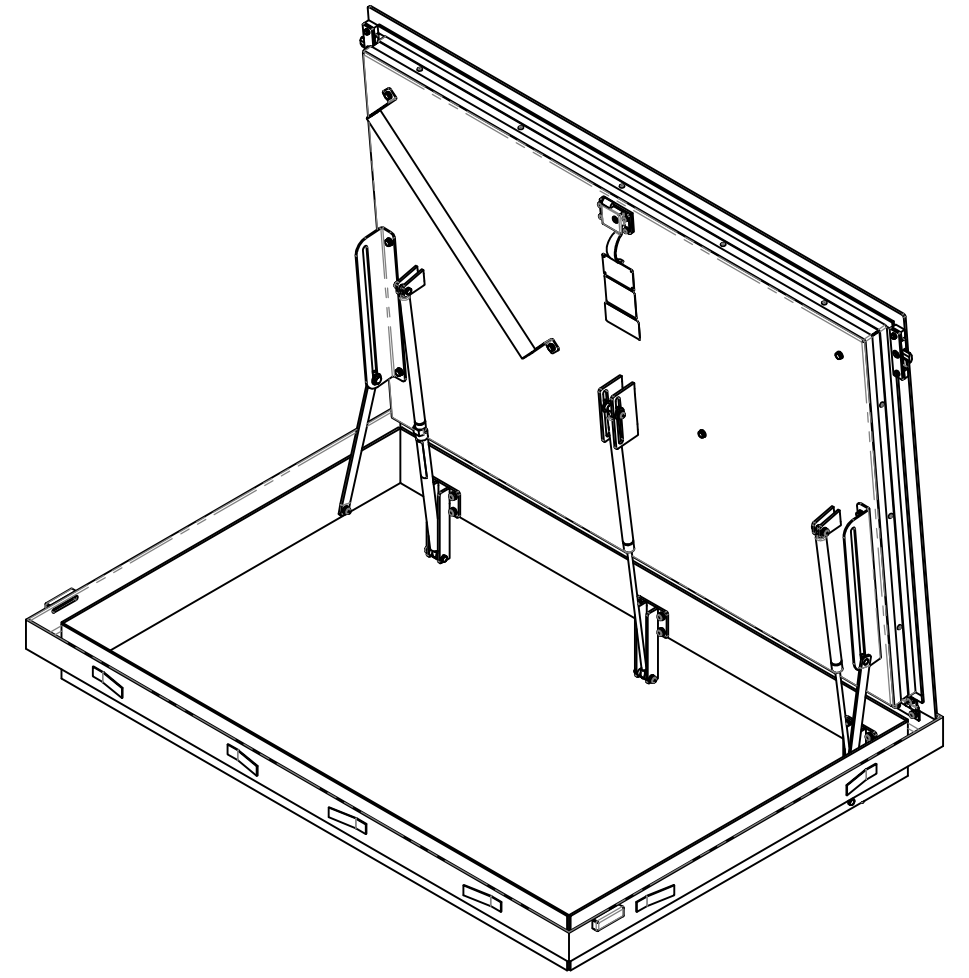

B  
1:3

A  
1:2

Treadplate 5/6.5 mm

										<b>The Gorter Company BV</b> PO Box 265 NL-1740 AG SCHAGEN www.gortergroup.com E-mail: sales@gortergroup.com Tel: +31 224 21 98 60 Fax: +31 224 21 98 61	
										Designation Floor door WAEI	
										Drawing number WAEI-1000-1500	
										Rev. 00	
										1/1 A3	
										Projection view 	
										Scale 1:16	