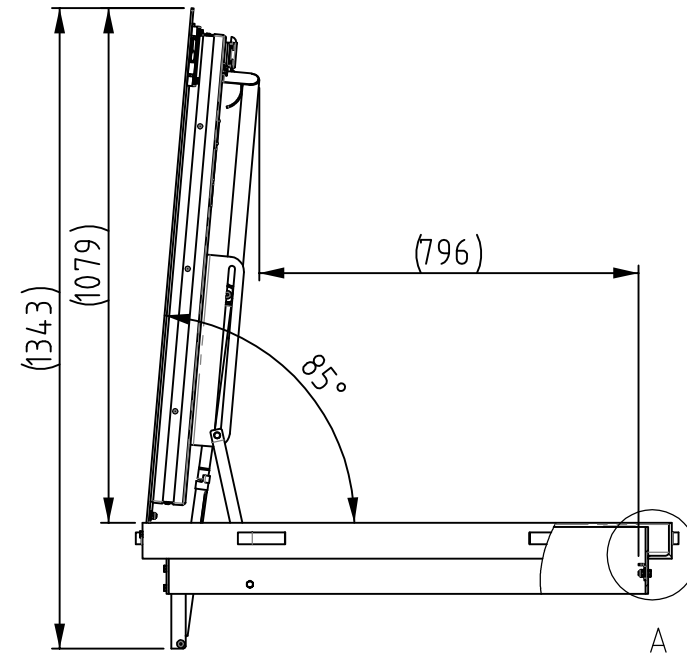

B  
1:3

A  
1:2

Treadplate 5/6.5 mm

										<b>The Gorter Company BV</b> PO Box 265 NL-1740 AG SCHAGEN www.gortergroup.com E-mail: sales@gortergroup.com Tel: +31 224 21 98 60 Fax: +31 224 21 98 61	
										Designation Floor door WAEI	
										Drawing number WAEI-1000-1500	
										Rev. 00	
										1/1 A3	
										Projection view 	
										Scale 1:16	