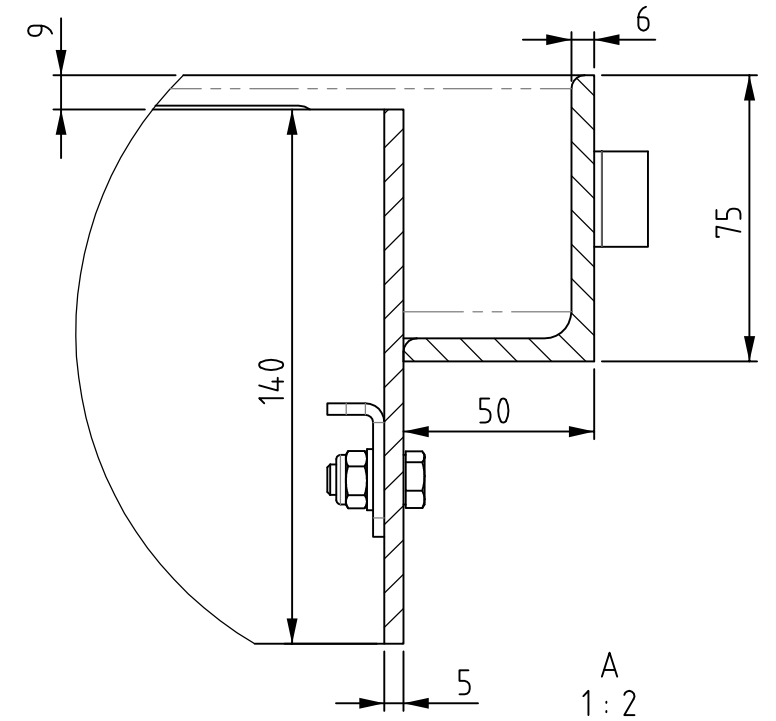

B  
1:3

A  
1:2

Treadplate 5/6.5 mm

										<b>The Gorter Company BV</b> PO Box 265 NL-1740 AG SCHAGEN www.gortergroup.com E-mail: sales@gortergroup.com Tel: +31 224 21 98 60 Fax: +31 224 21 98 61	
										Designation Floor door WAEI	
										Drawing number WAEI-1000-1500	
										Rev. 00	
										1/1 A3	
										Projection view 	
										Scale 1:16	