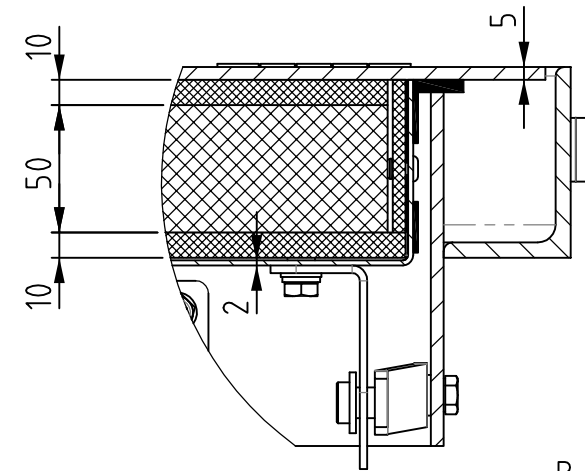

B  
1:3

A  
1:2

Treadplate 5/6.5 mm

										<b>The Gorter Company BV</b> PO Box 265 NL-1740 AG SCHAGEN www.gortergroup.com E-mail: sales@gortergroup.com Tel: +31 224 21 98 60 Fax: +31 224 21 98 61	
										Designation Floor door WAEI	
										Drawing number WAEI-1000-1500	
										Rev. 00	
										1/1 A3	
										Projection view 	
										Scale 1:16	