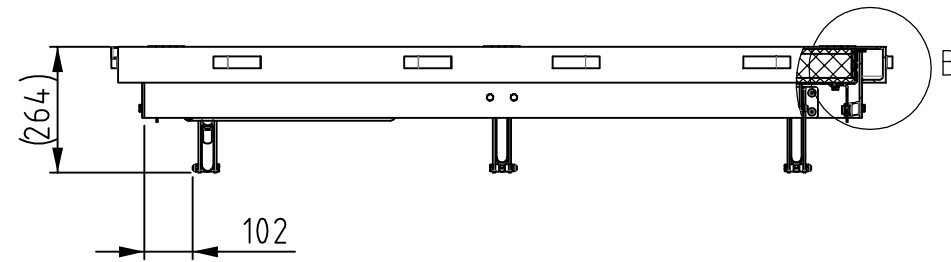

B  
1:3

A  
1:2

Treadplate 5/6.5 mm

										<b>The Gorter Company BV</b> PO Box 265 NL-1740 AG SCHAGEN www.gortergroup.com E-mail: sales@gortergroup.com Tel: +31 224 21 98 60 Fax: +31 224 21 98 61	
										Designation Floor door WAEI	
										Drawing number WAEI-1000-1500	
										Rev. 00	
										1/1 A3	
										Projection view 	
										Scale 1:16	