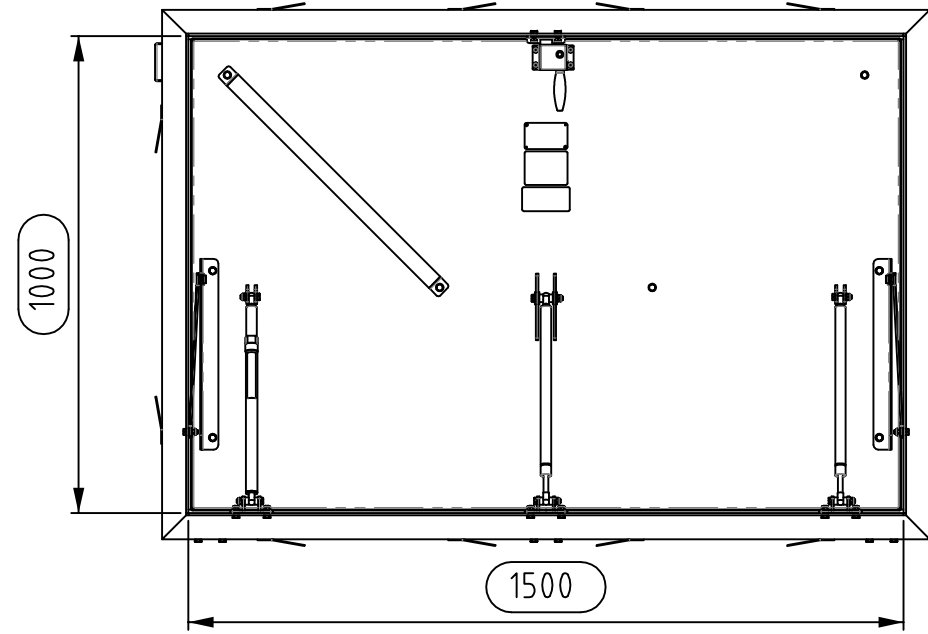

B  
1:3

A  
1:2

Treadplate 5/6.5 mm

										<b>The Gorter Company BV</b> PO Box 265 NL-1740 AG SCHAGEN www.gortergroup.com E-mail: sales@gortergroup.com Tel: +31 224 21 98 60 Fax: +31 224 21 98 61	
										Designation Floor door WAEI	
										Drawing number WAEI-1000-1500	
										Rev. 00	
										1/1 A3	
										Projection view 	
										Scale 1:16	