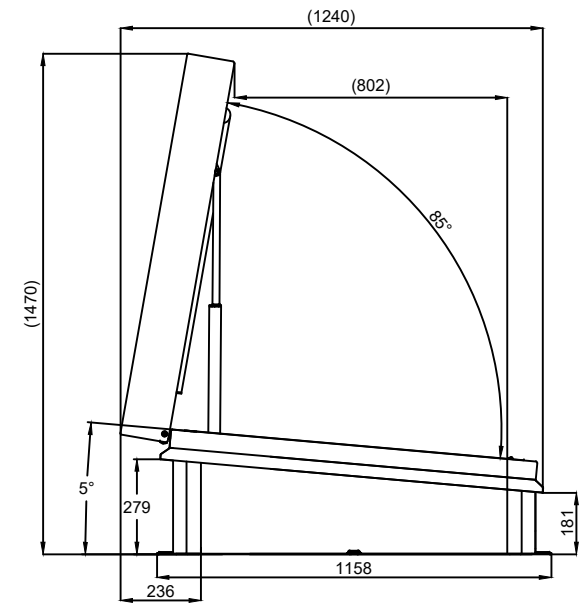

The Gorter Company BV		PO Box 205 12-1760 AG SCHAGEN www.gortergroup.com E-mail: gortergroup@wag.com Tel: +31 224 21 90 81 Fax: +31 224 21 90 81	
Description		Glazed Roof Hatch RHTG	
Projection view	Scale	Drawing number	Rev.
	1:10	RHTG-900-2400	00
			1/1
			A2