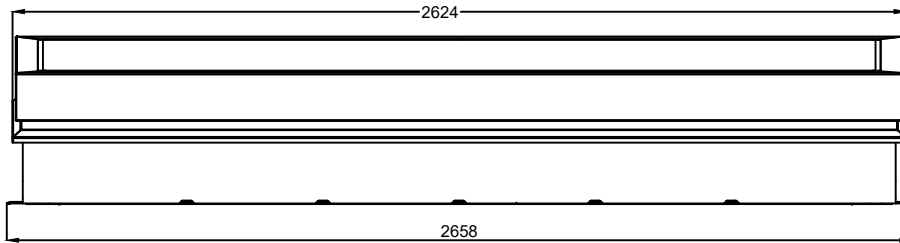

The Gorter Company BV		PO Box 205 12-1760 AG SCHAGEN www.gortergroup.com E-mail: gortergroup@wag.com Tel: +31 224 21 90 81 Fax: +31 224 21 90 81	
Description		Glazed Roof Hatch RHTG	
Projection view	Scale	Drawing number	Rev.
	1:10	RHTG-900-2400	00
			1/1
			A2