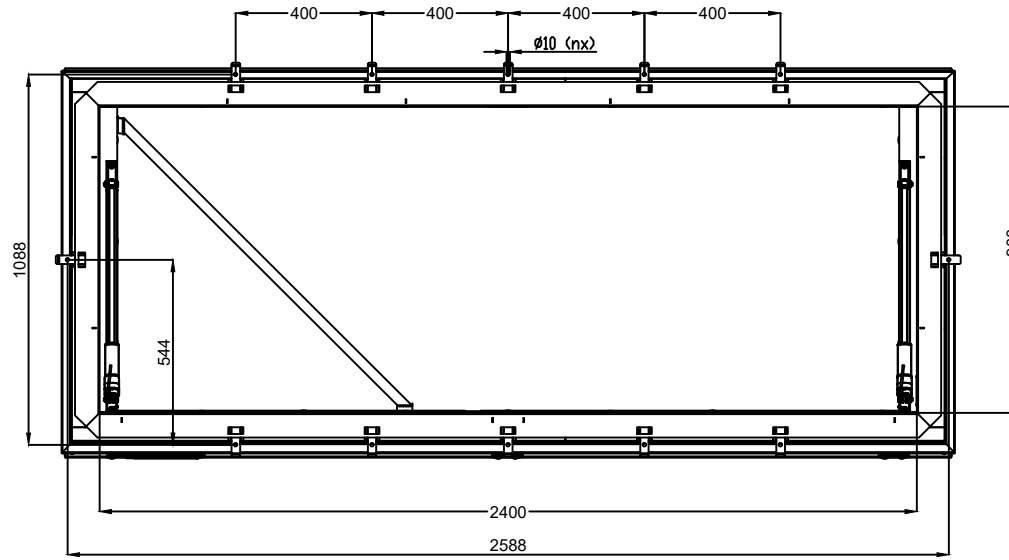

The Gorter Company BV		PO Box 205 12-1760 AG SCHAGEN www.gortergroup.com E-mail: gortergroup@wag.com Tel: +31 224 21 90 81 Fax: +31 224 21 90 81	
Description		Glazed Roof Hatch RHTG	
Projection view	Scale	Drawing number	Rev.
	1:10	RHTG-900-2400	00
			1/1
			A2