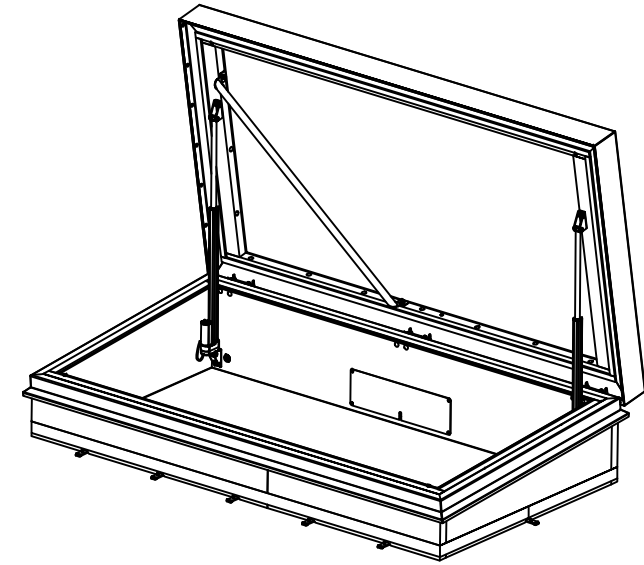

The Gorter Company BV		PO Box 205 12-1760 AG SCHAGEN www.gortergroup.com E-mail: gortergroup@wag.com Tel: +31 224 21 90 81 Fax: +31 224 21 90 81	
Description		Glazed Roof Hatch RHTG	
Projection view	Scale	Drawing number	Rev.
	1:10	RHTG-900-2400	00
			1/1
			A2