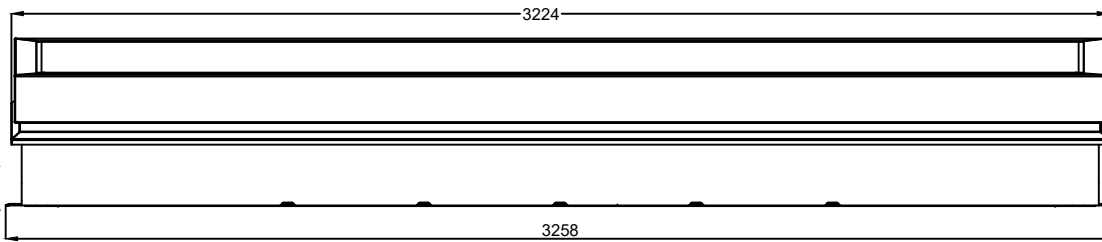

								The Gortor Company BV	
								PO Box 205 NL-1740 AG SCHAGEN www.gortor.com E-mail: info@gortor.com Tel: +31 224 21 90 81 Fax: +31 224 21 90 81	
								Description: Glazed Roof Hatch RHTG	
								Rev. 00 1/1 A2	
								Projection view: Scale: 1:10 Drawing number: RHTG-900-3000	