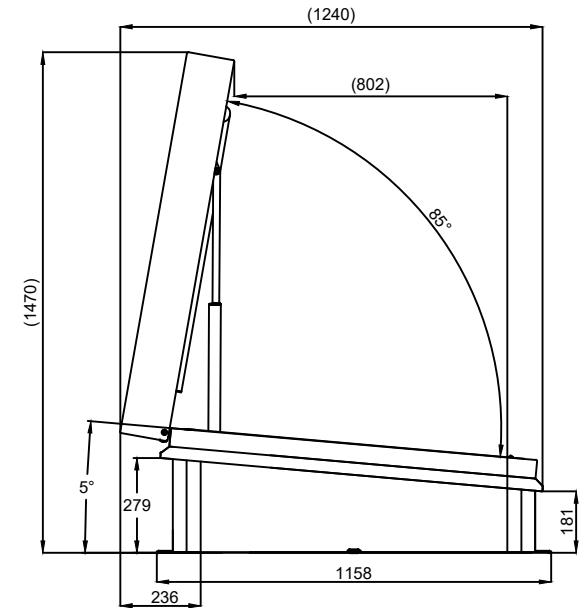

								The Gortor Company BV	
								PO Box 205 NL-1740 AG SCHAGEN www.gortor.com E-mail: info@gortor.com Tel: +31 224 21 90 81 Fax: +31 224 21 90 81	
								Description: Glazed Roof Hatch RHTG	
								Rev. 00 1/1 A2	
								Projection view: Scale: 1:10 Drawing number: RHTG-900-3000	