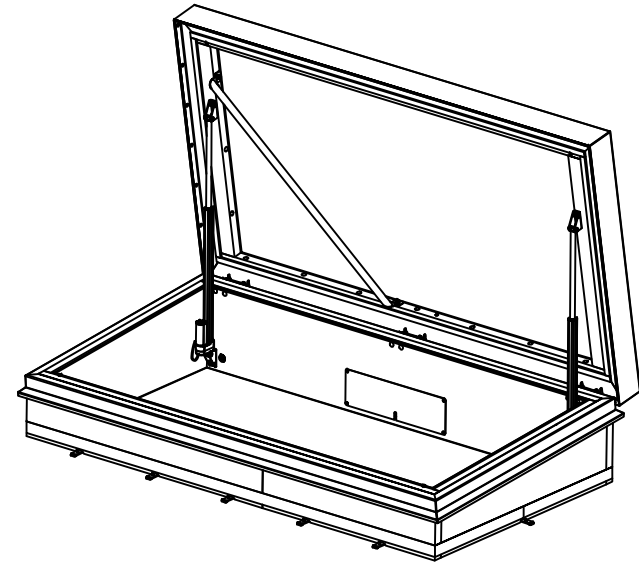

								The Gortor Company BV	
								PO Box 205 NL-1740 AG SCHAGEN www.gortor.com E-mail: info@gortor.com Tel: +31 224 21 90 81 Fax: +31 224 21 90 81	
								Description: Glazed Roof Hatch RHTG	
								Rev. 00 1/1 A2	
								Projection view: Scale: 1:10 Drawing number: RHTG-900-3000	