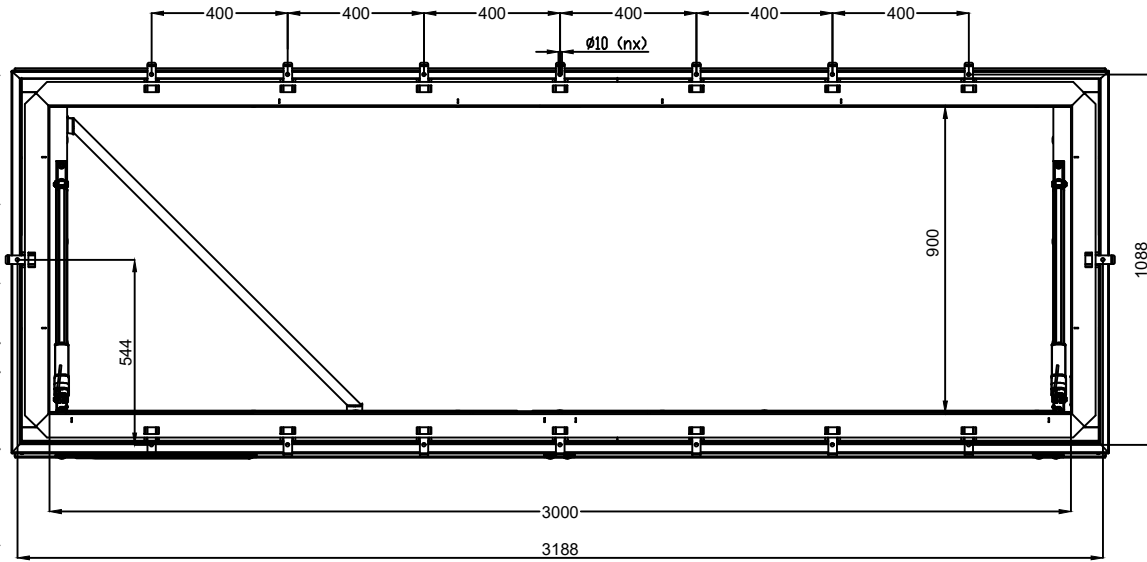

								The Gortor Company BV	
								PO Box 205 NL-1740 AG SCHAGEN www.gortor.com E-mail: info@gortor.com Tel: +31 224 21 90 81 Fax: +31 224 21 90 81	
								Description: Glazed Roof Hatch RHTG	
								Rev. 00 1/1 A2	
								Projection view: Scale: 1:10 Drawing number: RHTG-900-3000	