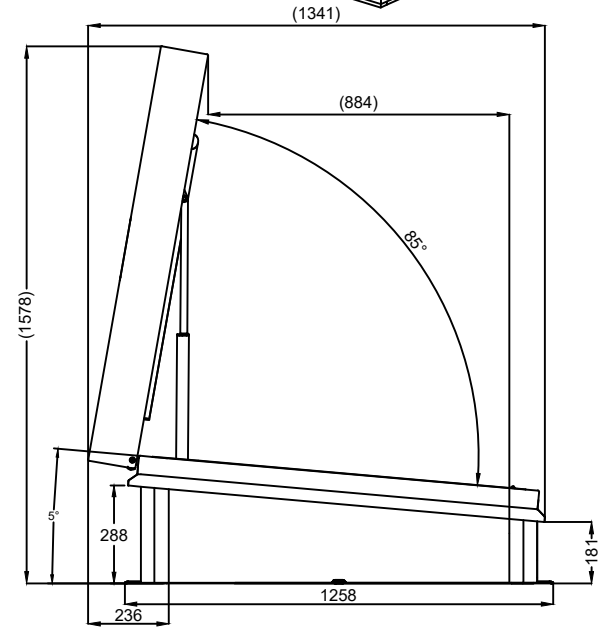

The Gortor Company BV		PO Box 205 12-1760 AG SCHAGEN www.gortor.com E-mail: info@gortor.com Tel: +31 224 21 90 01 Tel: +31 224 21 90 01	
Description		Glazed Roof Hatch RHTG	
Projection view	Scale	Drawing number	Rev.
	1:10	RHTG-1000-1500	00
			1/1
			A2