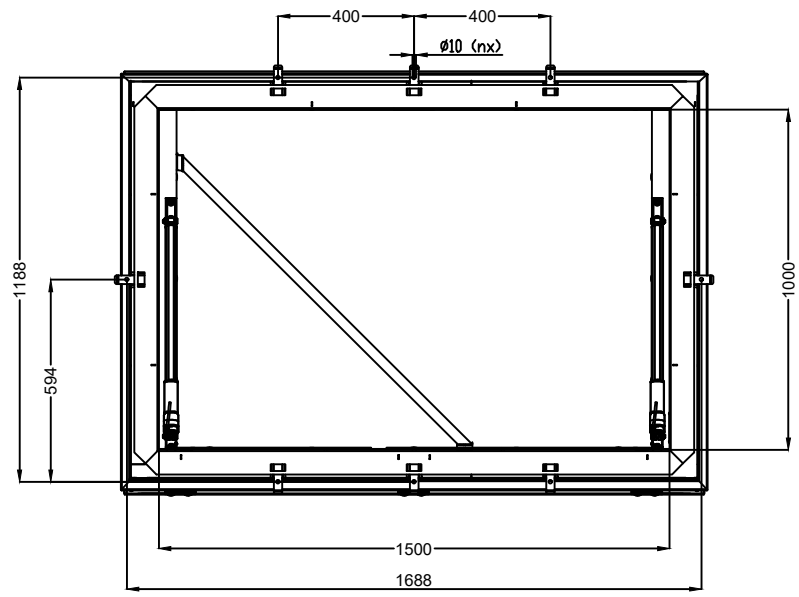

The Gortor Company BV		PO Box 205 12-1760 AG SCHAGEN www.gortor.com E-mail: info@gortor.com Tel: +31 224 21 90 01 Tel: +31 224 21 90 01	
Description		Glazed Roof Hatch RHTG	
Projection view	Scale	Drawing number	Rev.
	1:10	RHTG-1000-1500	00
			1/1
			A2