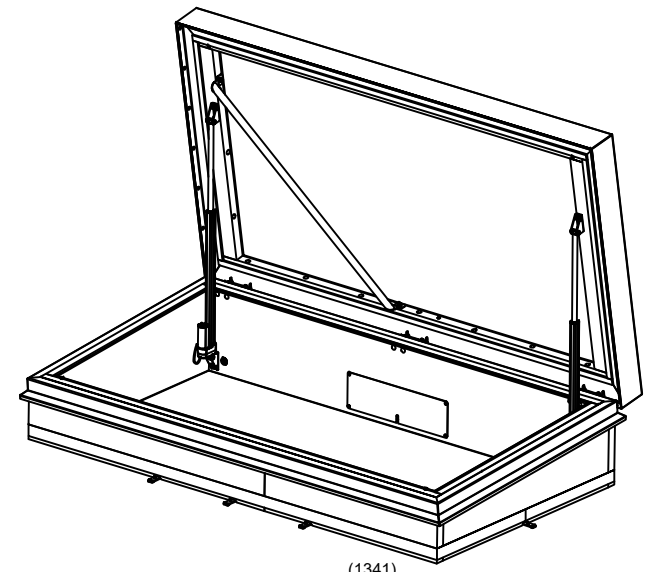

The Gortor Company BV		PO Box 205 12-1760 AG SCHAGEN www.gortor.com E-mail: info@gortor.com Tel: +31 224 21 90 01 Tel: +31 224 21 90 01	
Description		Glazed Roof Hatch RHTG	
Projection view	Scale	Drawing number	Rev.
	1:10	RHTG-1000-1500	00
			1/1
			A2