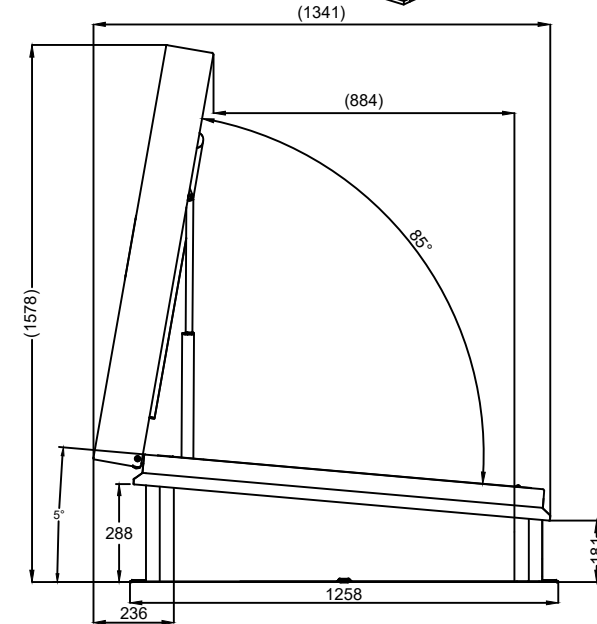

The Gortor Company BV		PO Box 205 12-1760 AG SCHAGEN www.gortor.com E-mail: info@gortor.com Tel: +31 224 21 90 81 Fax: +31 224 21 90 81	
Description		Glazed Roof Hatch RHTG	
Projection view	Scale	Drawing number	Rev.
	1:10	RHTG-1000-2000	00
			1/1
			A2