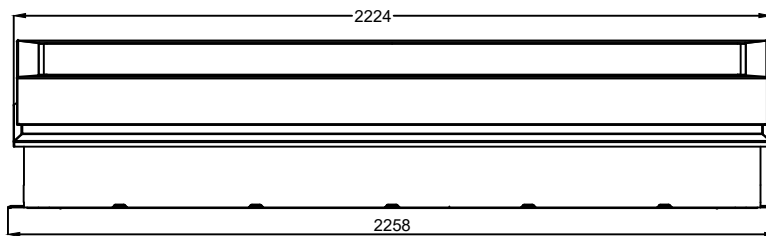

The Gortor Company BV		PO Box 205 12-1760 AG SCHAGEN www.gortor.com E-mail: info@gortor.com Tel: +31 224 21 90 81 Fax: +31 224 21 90 81	
Description		Glazed Roof Hatch RHTG	
Projection view	Scale	Drawing number	Rev.
	1:10	RHTG-1000-2000	00
			1/1
			A2