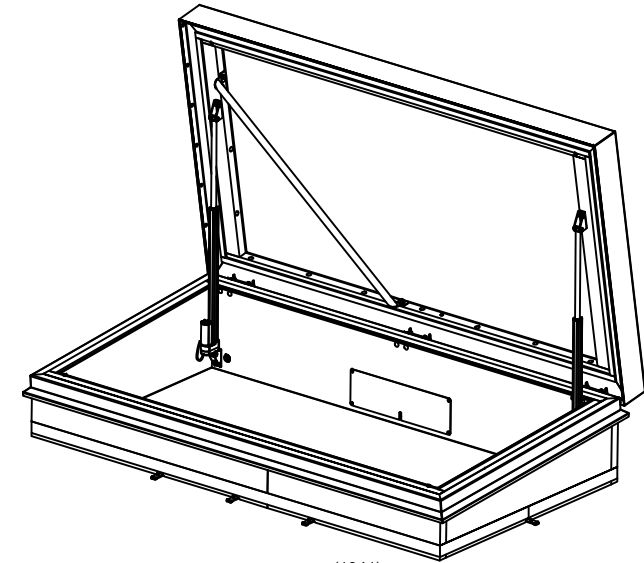

The Gortor Company BV		PO Box 205 12-1760 AG SCHAGEN www.gortor.com E-mail: info@gortor.com Tel: +31 224 21 90 81 Fax: +31 224 21 90 81	
Description		Glazed Roof Hatch RHTG	
Projection view	Scale	Drawing number	Rev.
	1:10	RHTG-1000-2000	00
			1/1
			A2