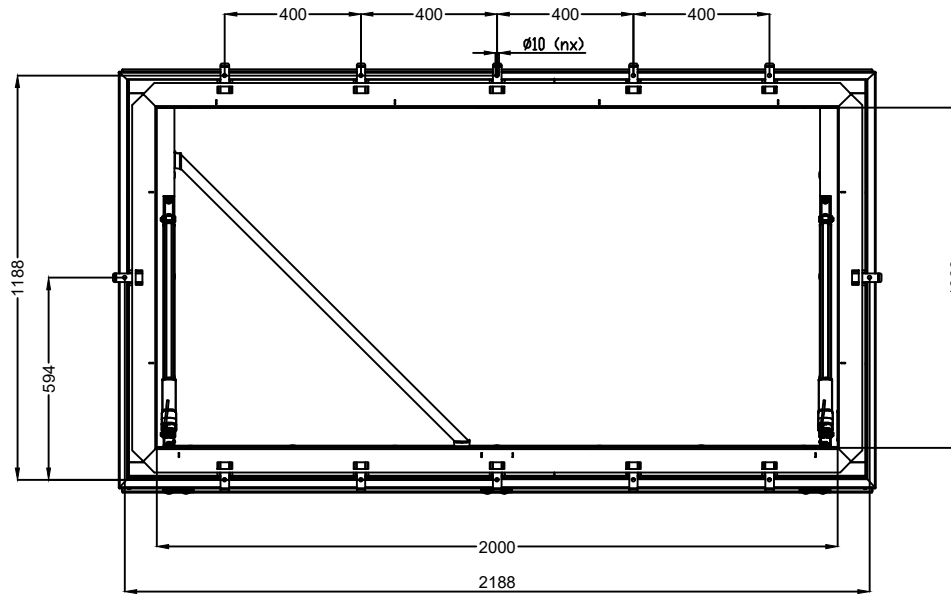

The Gortor Company BV		PO Box 205 12-1760 AG SCHAGEN www.gortor.com E-mail: info@gortor.com Tel: +31 224 21 90 81 Fax: +31 224 21 90 81	
Description		Glazed Roof Hatch RHTG	
Projection view	Scale	Drawing number	Rev.
	1:10	RHTG-1000-2000	00
			1/1
			A2