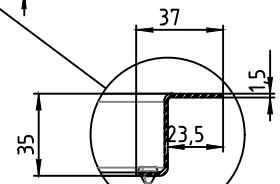

H 1:2

The Gorter Company BV																	
PO Box 265 NL-1740 AG SCHAGEN www.gortergroup.com E-mail: sales@gortergroup.com Tlx: +31 224 21 98 60 Fax: +31 224 21 98 61																	
																	
Designation Wall door U																	
<table border="1"> <tr> <td>Rev.</td> <td>1/1</td> </tr> <tr> <td>Designation</td> <td>U-0400-0400</td> </tr> <tr> <td>Scale</td> <td>1:5</td> </tr> <tr> <td>Projection view</td> <td></td> </tr> </table>										Rev.	1/1	Designation	U-0400-0400	Scale	1:5	Projection view	
Rev.	1/1																
Designation	U-0400-0400																
Scale	1:5																
Projection view																	
<table border="1"> <tr> <td>Rev.</td> <td>1/1</td> </tr> <tr> <td>Designation</td> <td>U-0400-0400</td> </tr> <tr> <td>Scale</td> <td>1:5</td> </tr> <tr> <td>Projection view</td> <td></td> </tr> </table>										Rev.	1/1	Designation	U-0400-0400	Scale	1:5	Projection view	
Rev.	1/1																
Designation	U-0400-0400																
Scale	1:5																
Projection view	