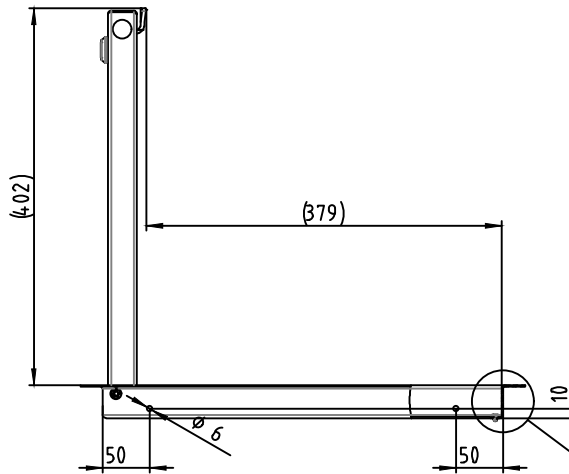

H 1:2

The Gorter Company BV																	
PO Box 265 NL-1740 AG SCHAGEN www.gortergroup.com E-mail: sales@gortergroup.com Tlx: +31 224 21 98 60 Fax: +31 224 21 98 61																	
																	
Designation Wall door U																	
<table border="1"> <tr> <td>Rev.</td> <td>1/1</td> </tr> <tr> <td>Designation</td> <td>U-0400-0400</td> </tr> <tr> <td>Scale</td> <td>1:5</td> </tr> <tr> <td>Projection view</td> <td></td> </tr> </table>										Rev.	1/1	Designation	U-0400-0400	Scale	1:5	Projection view	
Rev.	1/1																
Designation	U-0400-0400																
Scale	1:5																
Projection view																	
<table border="1"> <tr> <td>Rev.</td> <td>1/1</td> </tr> <tr> <td>Designation</td> <td>U-0400-0400</td> </tr> <tr> <td>Scale</td> <td>1:5</td> </tr> <tr> <td>Projection view</td> <td></td> </tr> </table>										Rev.	1/1	Designation	U-0400-0400	Scale	1:5	Projection view	
Rev.	1/1																
Designation	U-0400-0400																
Scale	1:5																
Projection view	