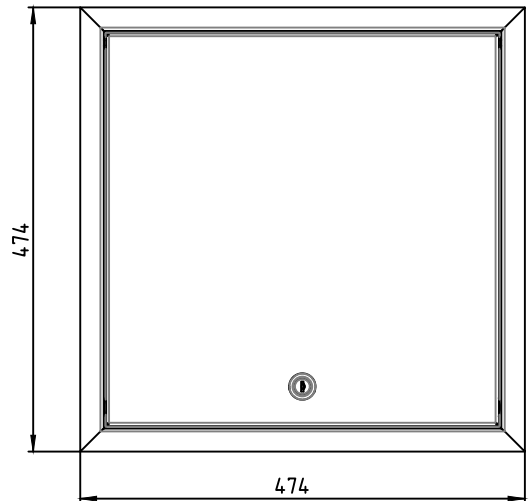

H 1:2

The Gorter Company BV																	
PO Box 265 NL-1740 AG SCHAGEN www.gortergroup.com E-mail: sales@gortergroup.com Tlx: +31 224 21 98 60 Fax: +31 224 21 98 61																	
																	
Designation Wall door U																	
<table border="1"> <tr> <td>Rev.</td> <td>1/1</td> </tr> <tr> <td>Designation</td> <td>U-0400-0400</td> </tr> <tr> <td>Scale</td> <td>1:5</td> </tr> <tr> <td>Projection view</td> <td></td> </tr> </table>										Rev.	1/1	Designation	U-0400-0400	Scale	1:5	Projection view	
Rev.	1/1																
Designation	U-0400-0400																
Scale	1:5																
Projection view																	
<table border="1"> <tr> <td>Rev.</td> <td>1/1</td> </tr> <tr> <td>Designation</td> <td>U-0400-0400</td> </tr> <tr> <td>Scale</td> <td>1:5</td> </tr> <tr> <td>Projection view</td> <td></td> </tr> </table>										Rev.	1/1	Designation	U-0400-0400	Scale	1:5	Projection view	
Rev.	1/1																
Designation	U-0400-0400																
Scale	1:5																
Projection view	