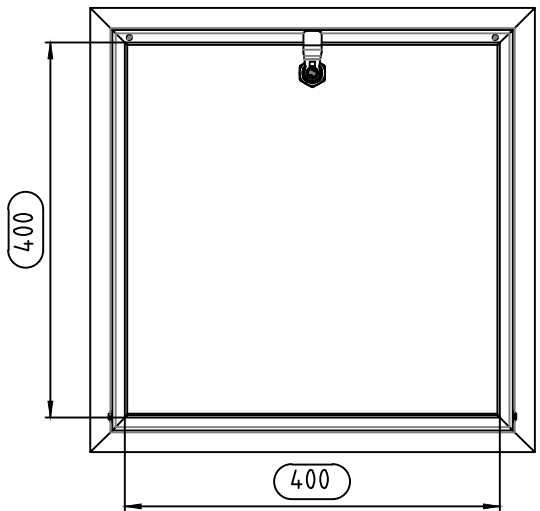

H 1:2

The Gorter Company BV																	
PO Box 265 NL-1740 AG SCHAGEN www.gortergroup.com E-mail: sales@gortergroup.com Tlx: +31 224 21 98 60 Fax: +31 224 21 98 61																	
																	
Designation Wall door U																	
<table border="1"> <tr> <td>Rev.</td> <td>1/1</td> </tr> <tr> <td>Designation</td> <td>U-0400-0400</td> </tr> <tr> <td>Scale</td> <td>1:5</td> </tr> <tr> <td>Projection view</td> <td></td> </tr> </table>										Rev.	1/1	Designation	U-0400-0400	Scale	1:5	Projection view	
Rev.	1/1																
Designation	U-0400-0400																
Scale	1:5																
Projection view																	
<table border="1"> <tr> <td>Rev.</td> <td>1/1</td> </tr> <tr> <td>Designation</td> <td>U-0400-0400</td> </tr> <tr> <td>Scale</td> <td>1:5</td> </tr> <tr> <td>Projection view</td> <td></td> </tr> </table>										Rev.	1/1	Designation	U-0400-0400	Scale	1:5	Projection view	
Rev.	1/1																
Designation	U-0400-0400																
Scale	1:5																
Projection view	